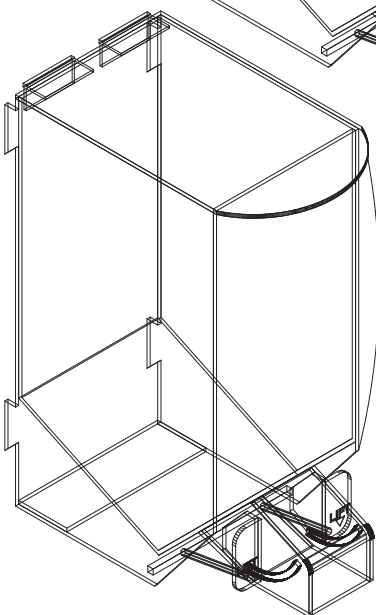

COFFEE BEAN SELF-SERVICE DISPENSING BINS

DESIGN FEATURES

- * False front panel to maintain good stock visibility
- * Free- flow Spout Mechanism
- * Keeps product fresh
- * Makes self- serving easy
- * Requires minimum maintenance

Bin No. CPCD4

- * 4 Kg Coffee Bean gravity dispenser
- * Made from 4.5mm acrylic with stainless steel fittings

Bin No. CPCD02

- * 2 Kg Coffee Bean gravity dispenser
- * Made from 4.5mm acrylic with stainless steel fittings
- * Can be wall or counter top mounted